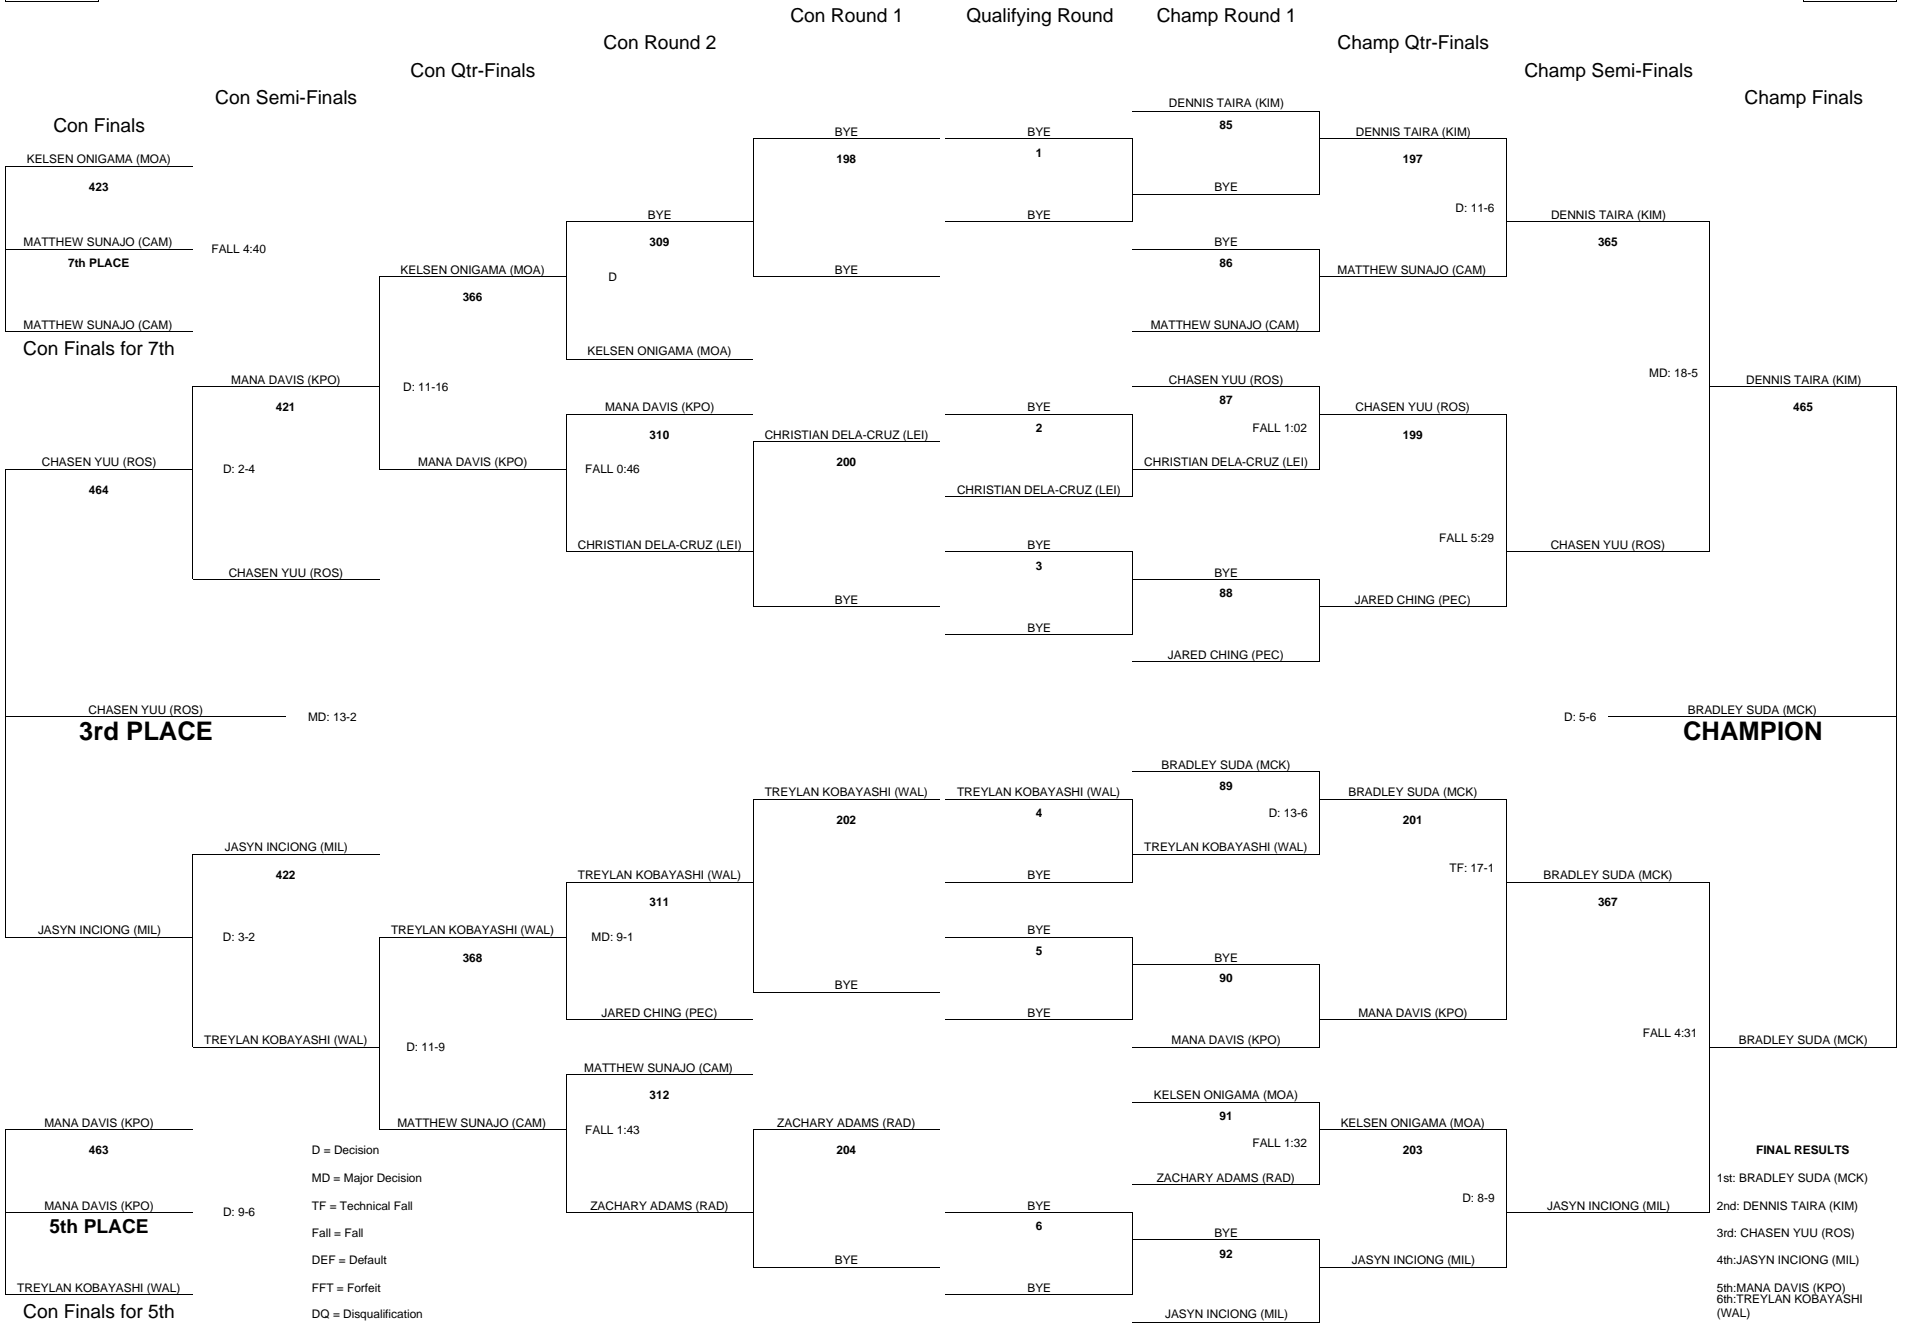

# 2010 OIA VARSITY BOYS WRESTLING CHAMPIONSHIPS

WEIGHT CLASS

**108**

WEIGHT CLASS

**108**