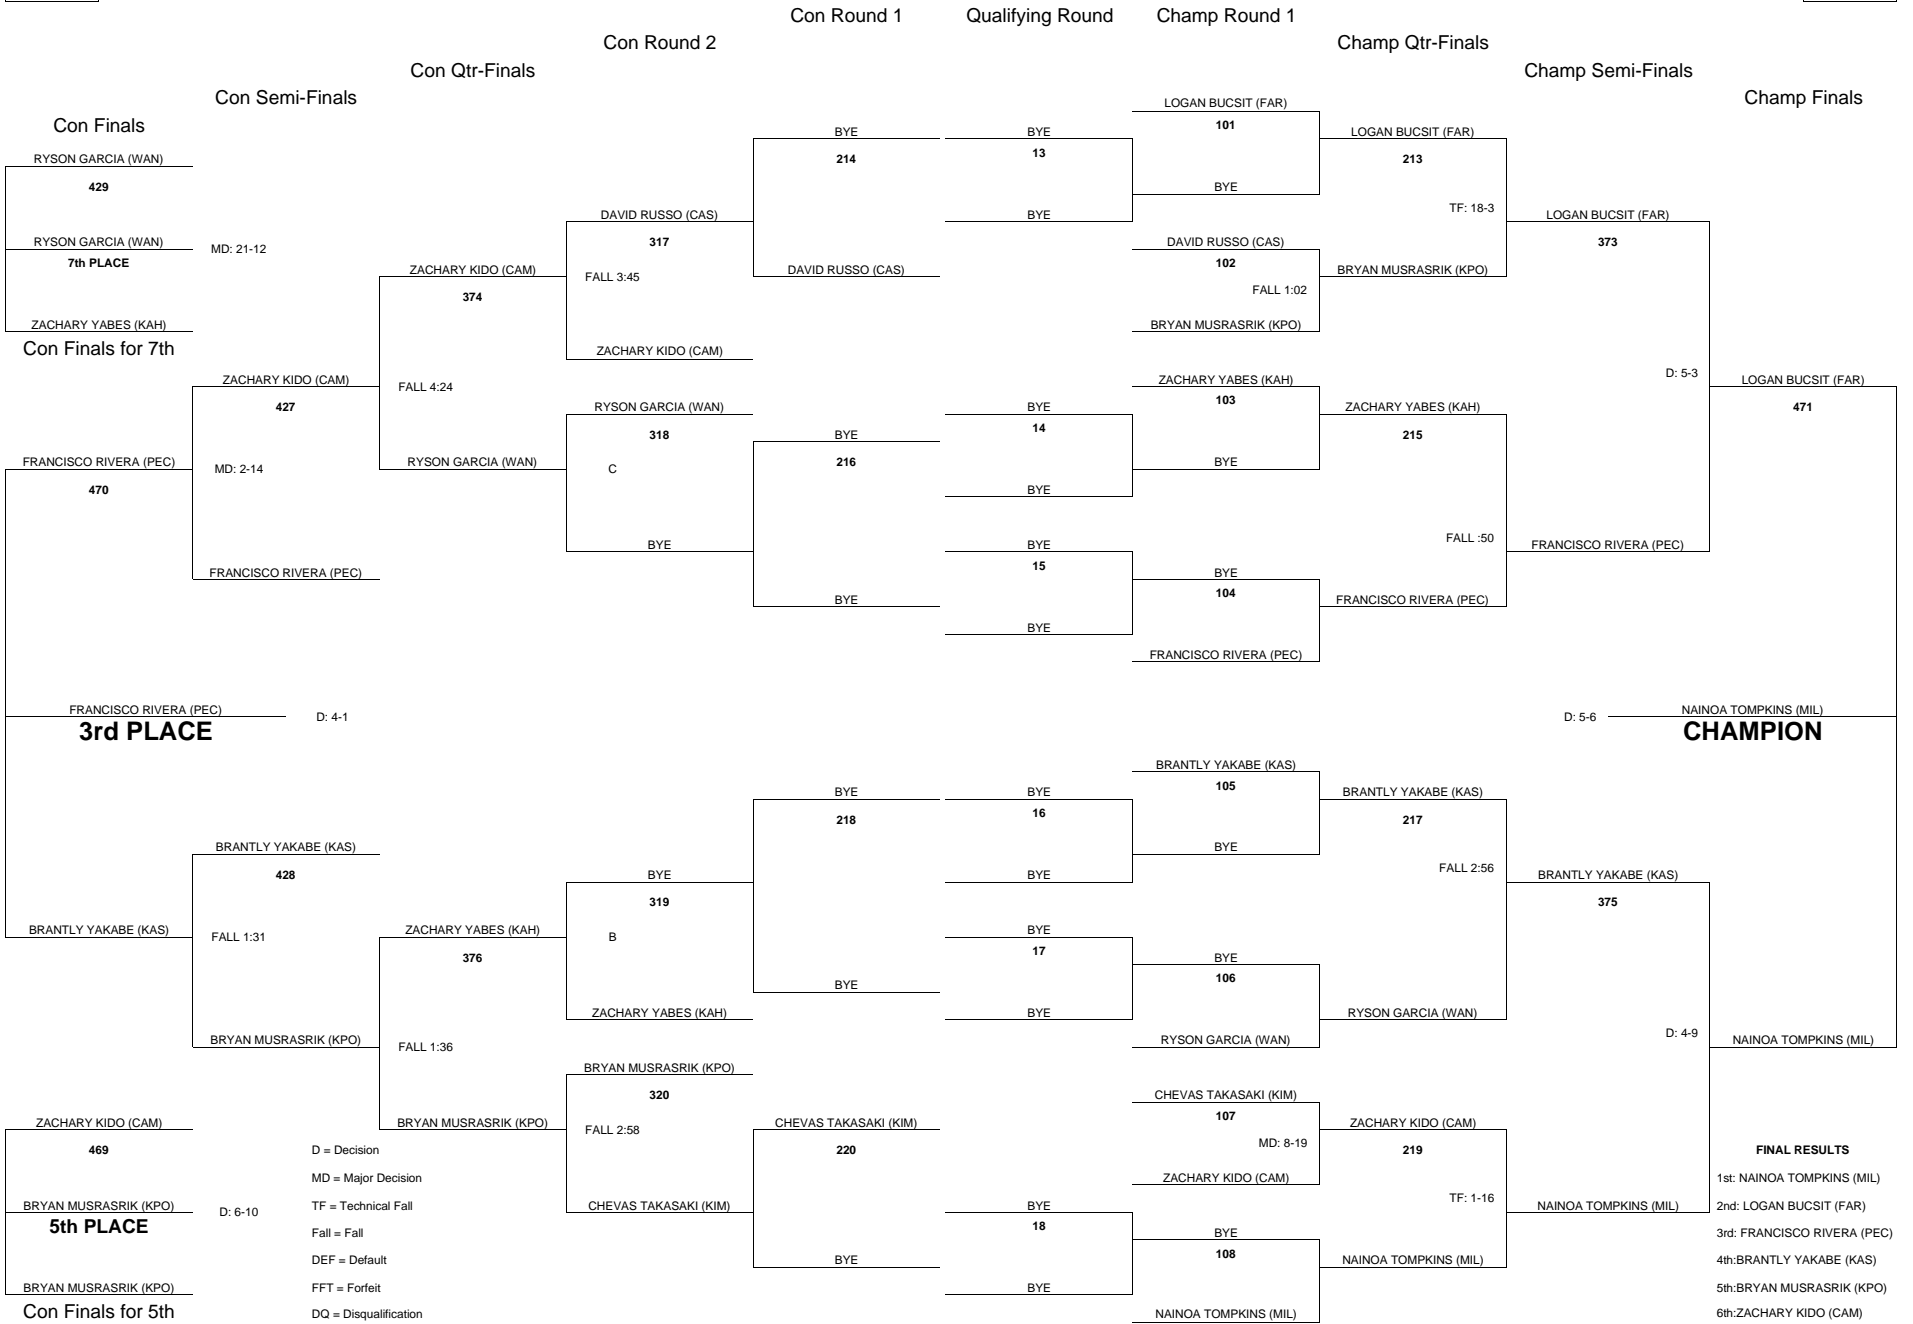

2010 OIA VARSITY BOYS WRESTLING CHAMPIONSHIPS

WEIGHT CLASS

120

WEIGHT CLASS

120