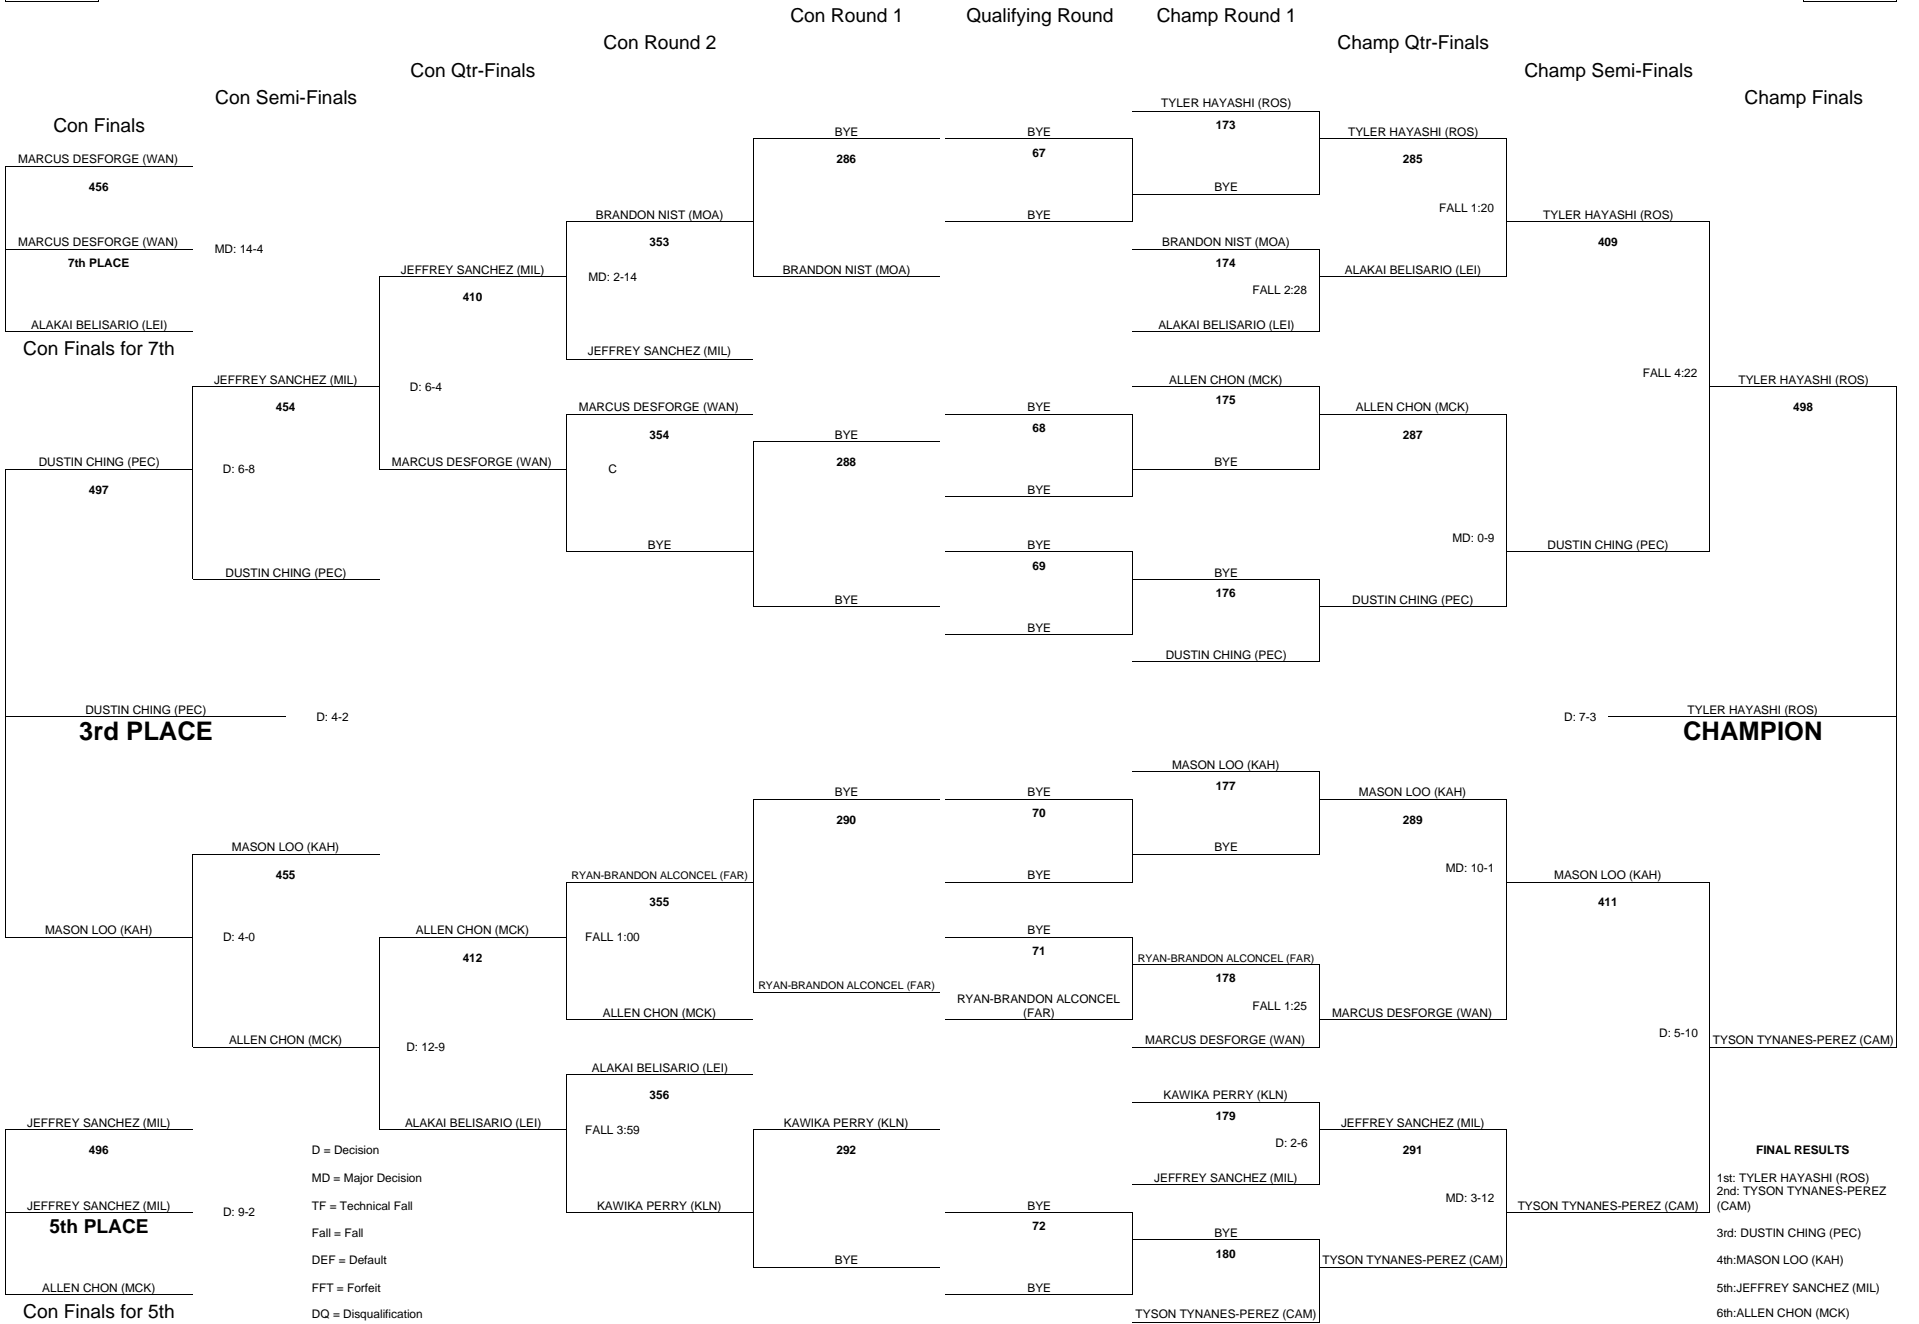

# 2010 OIA VARSITY BOYS WRESTLING CHAMPIONSHIPS

WEIGHT CLASS

**189**

WEIGHT CLASS

**189**