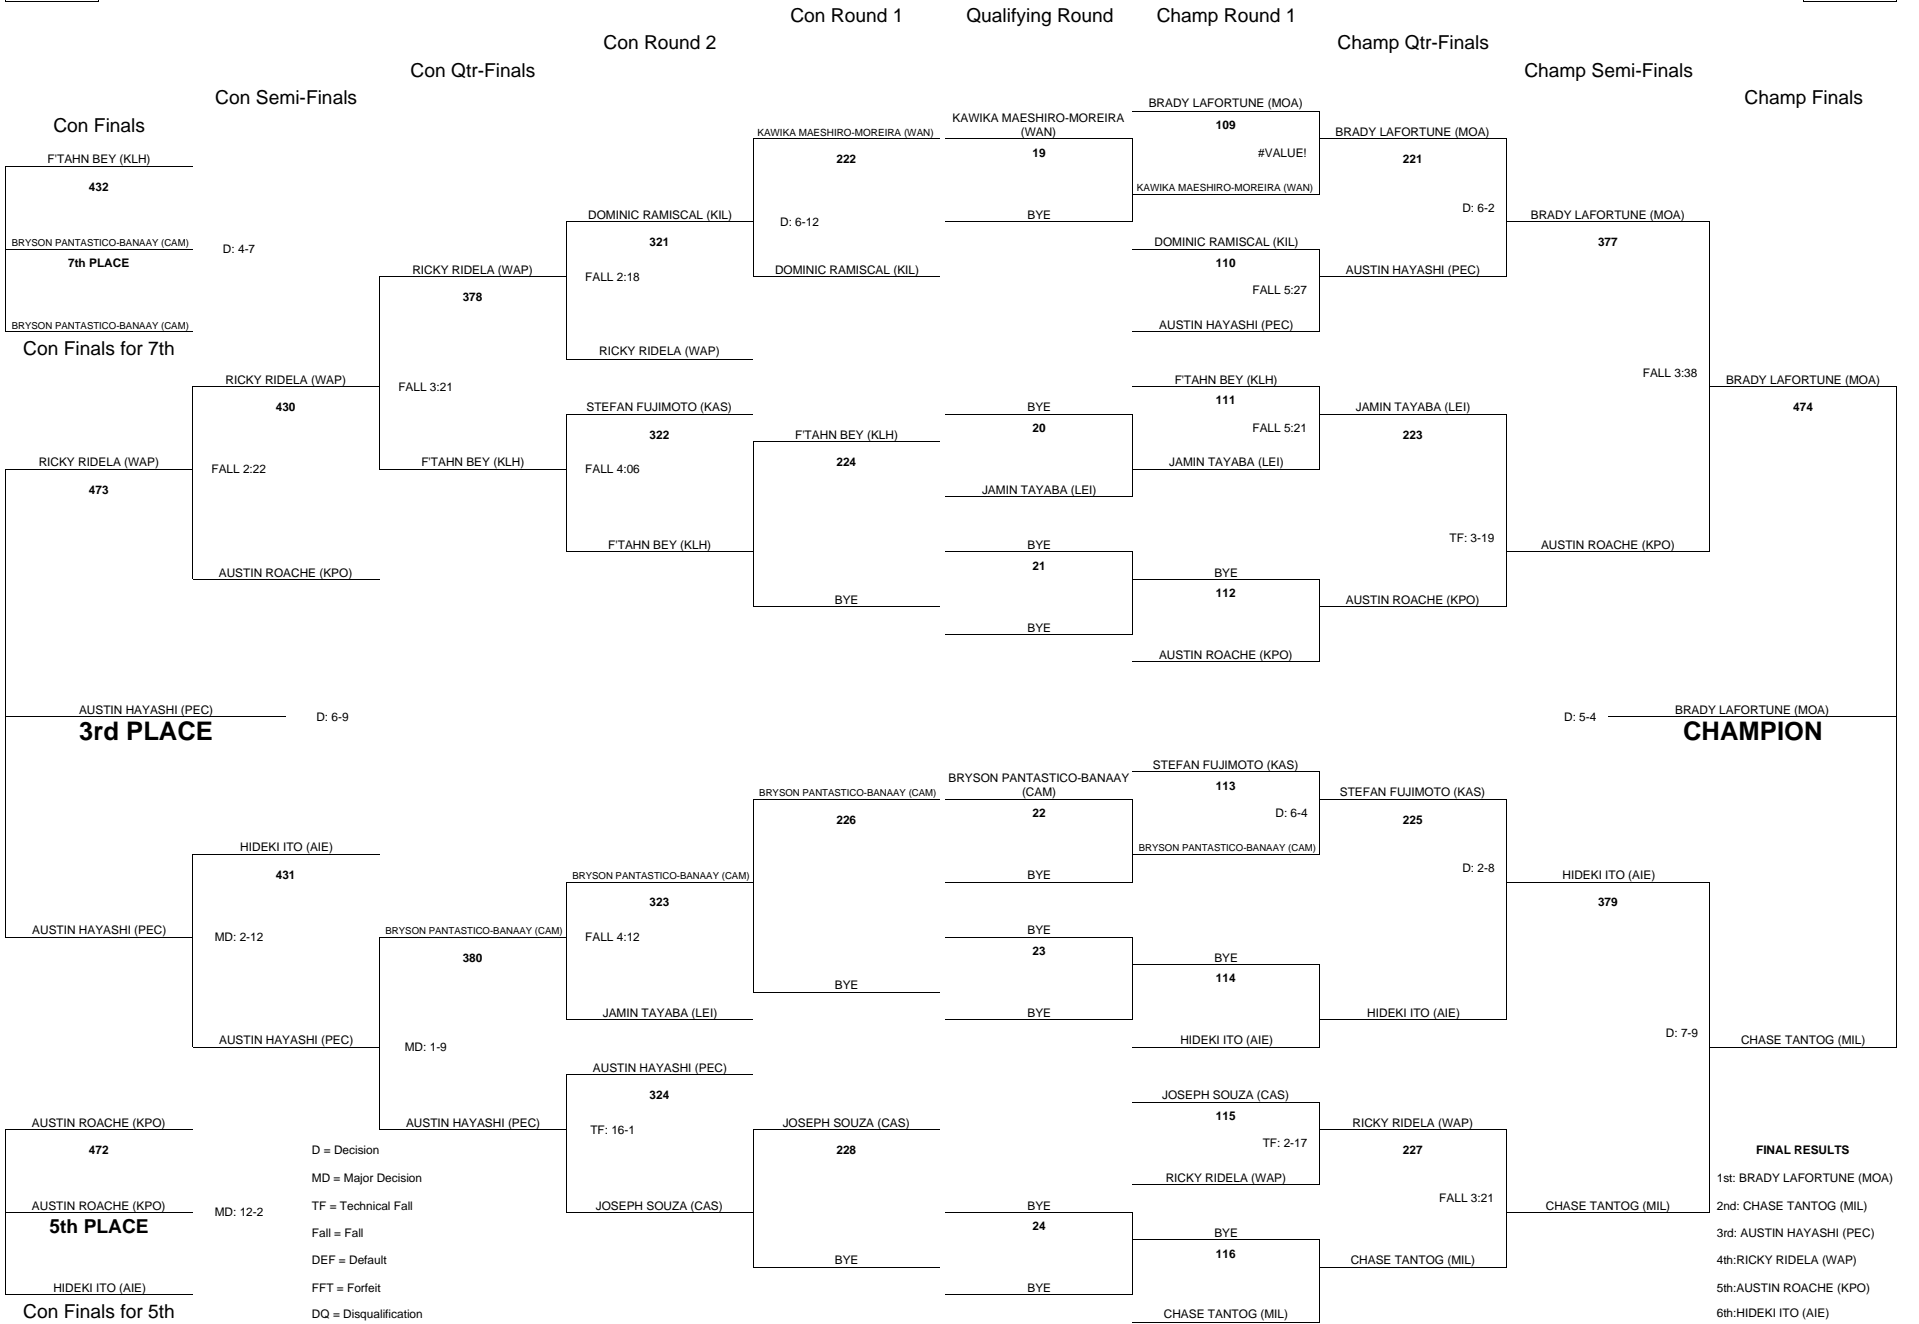

2010 OIA VARSITY BOYS WRESTLING CHAMPIONSHIPS

WEIGHT CLASS

125

WEIGHT CLASS

125