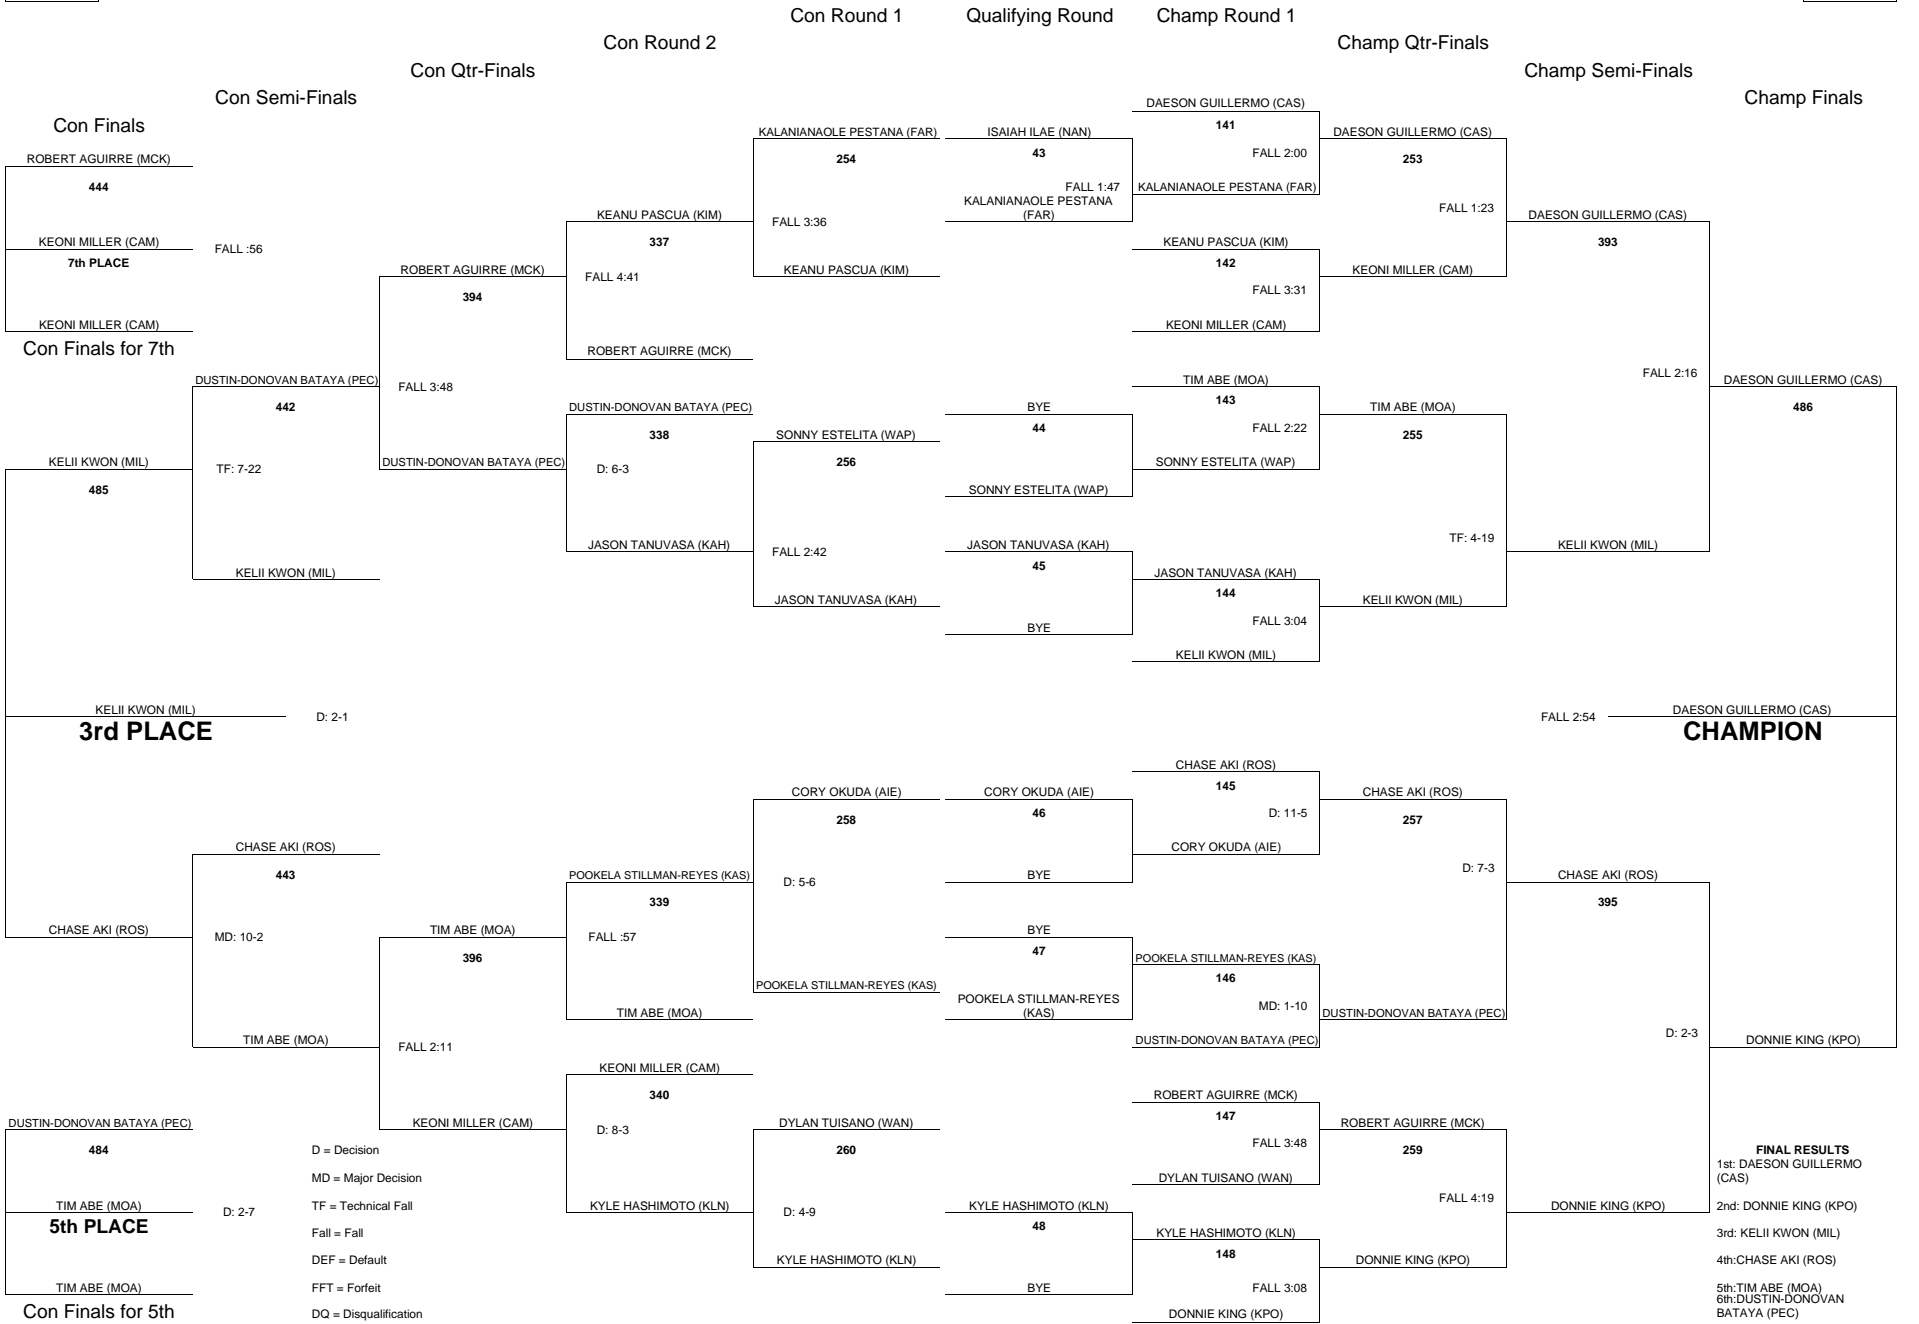

2010 OIA VARSITY BOYS WRESTLING CHAMPIONSHIPS

WEIGHT CLASS

145

WEIGHT CLASS

145