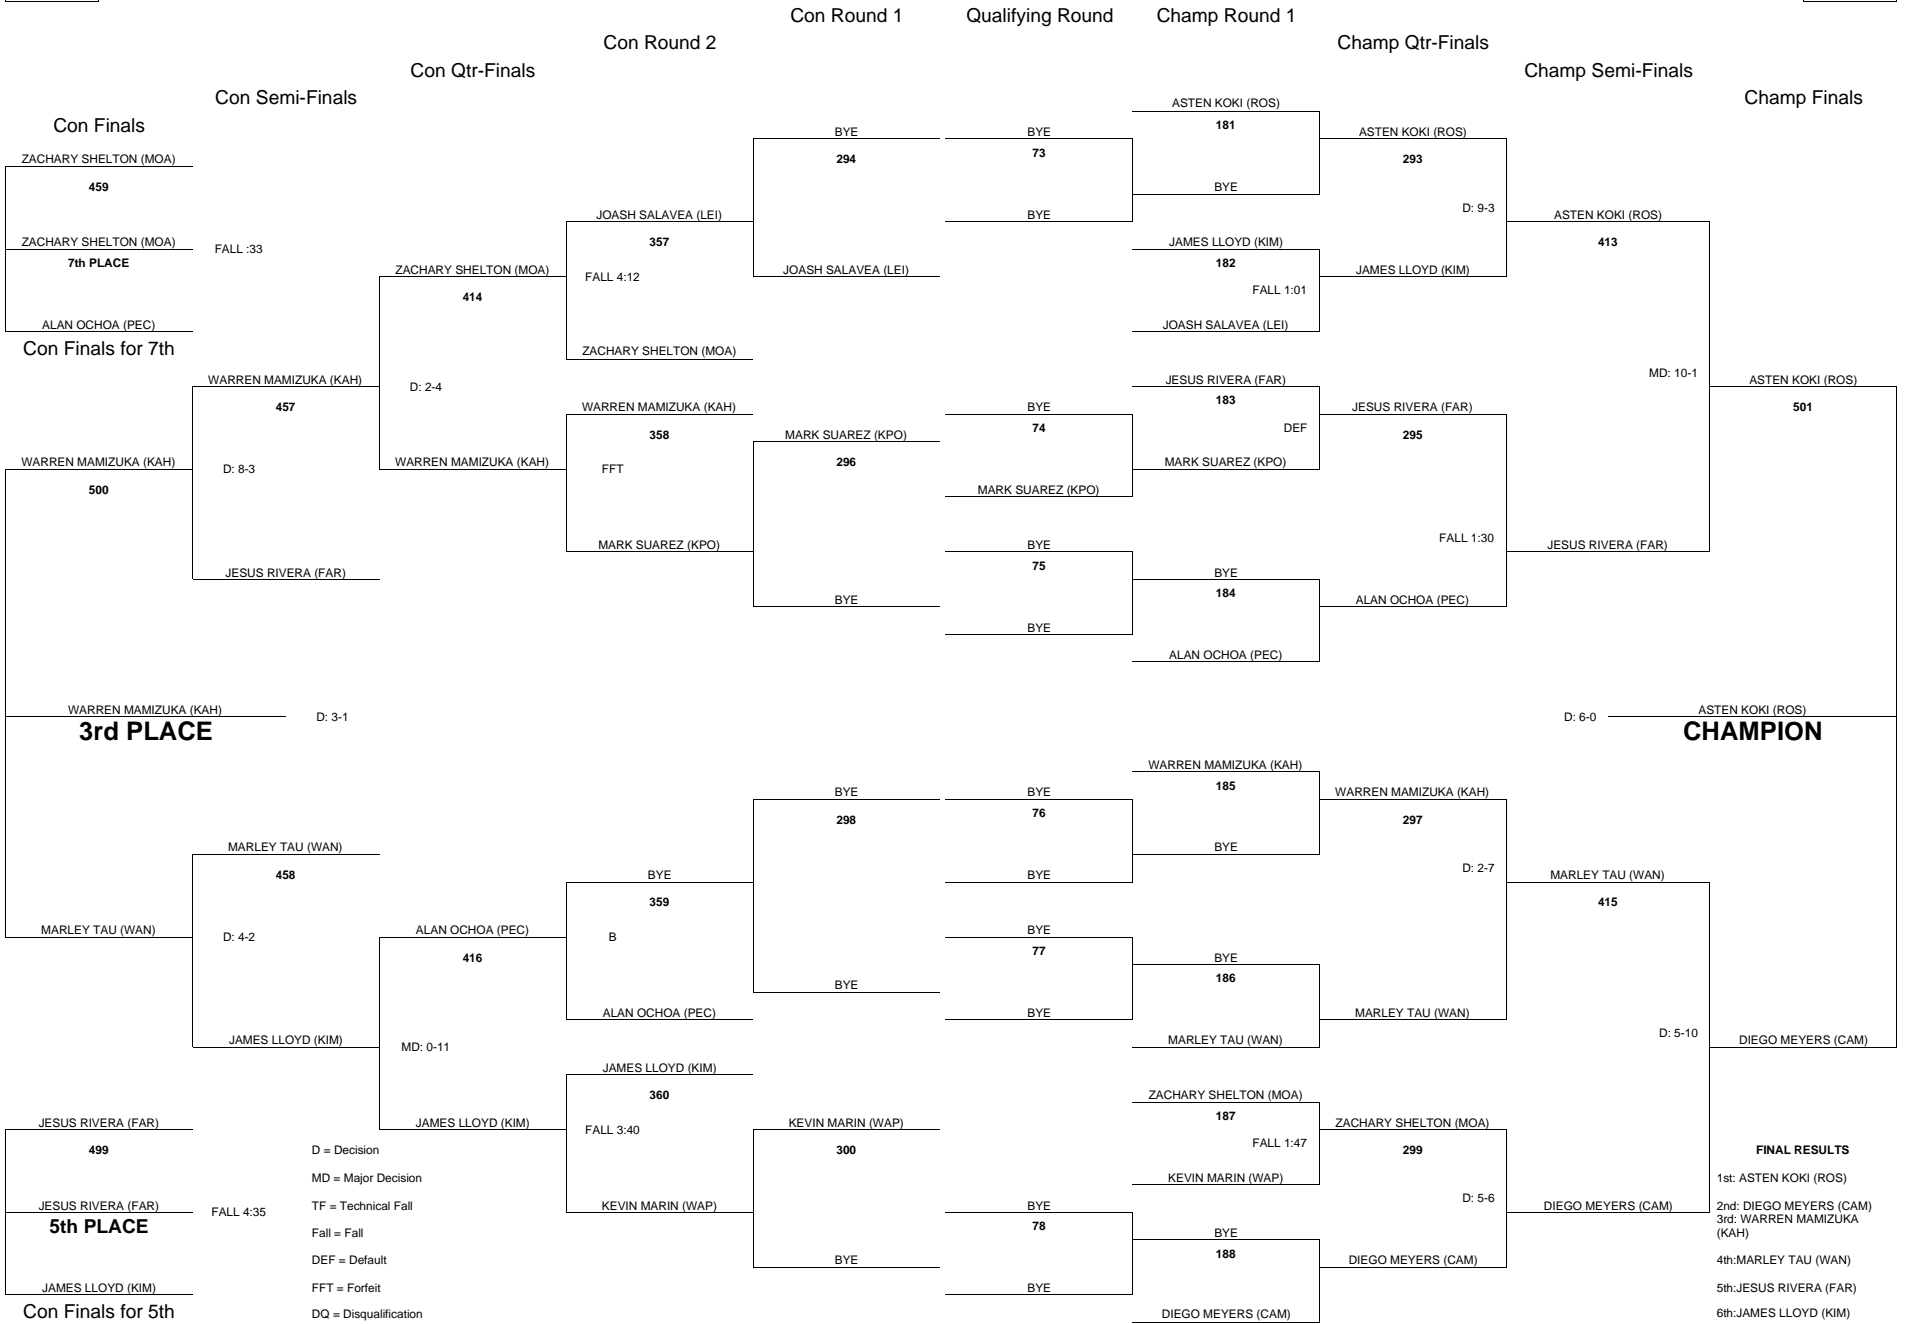

2010 OIA VARSITY BOYS WRESTLING CHAMPIONSHIPS

WEIGHT CLASS

215

WEIGHT CLASS

215

D = Decision
MD = Major Decision
TF = Technical Fall
Fall = Fall
DEF = Default
FFT = Forfeit
DQ = Disqualification